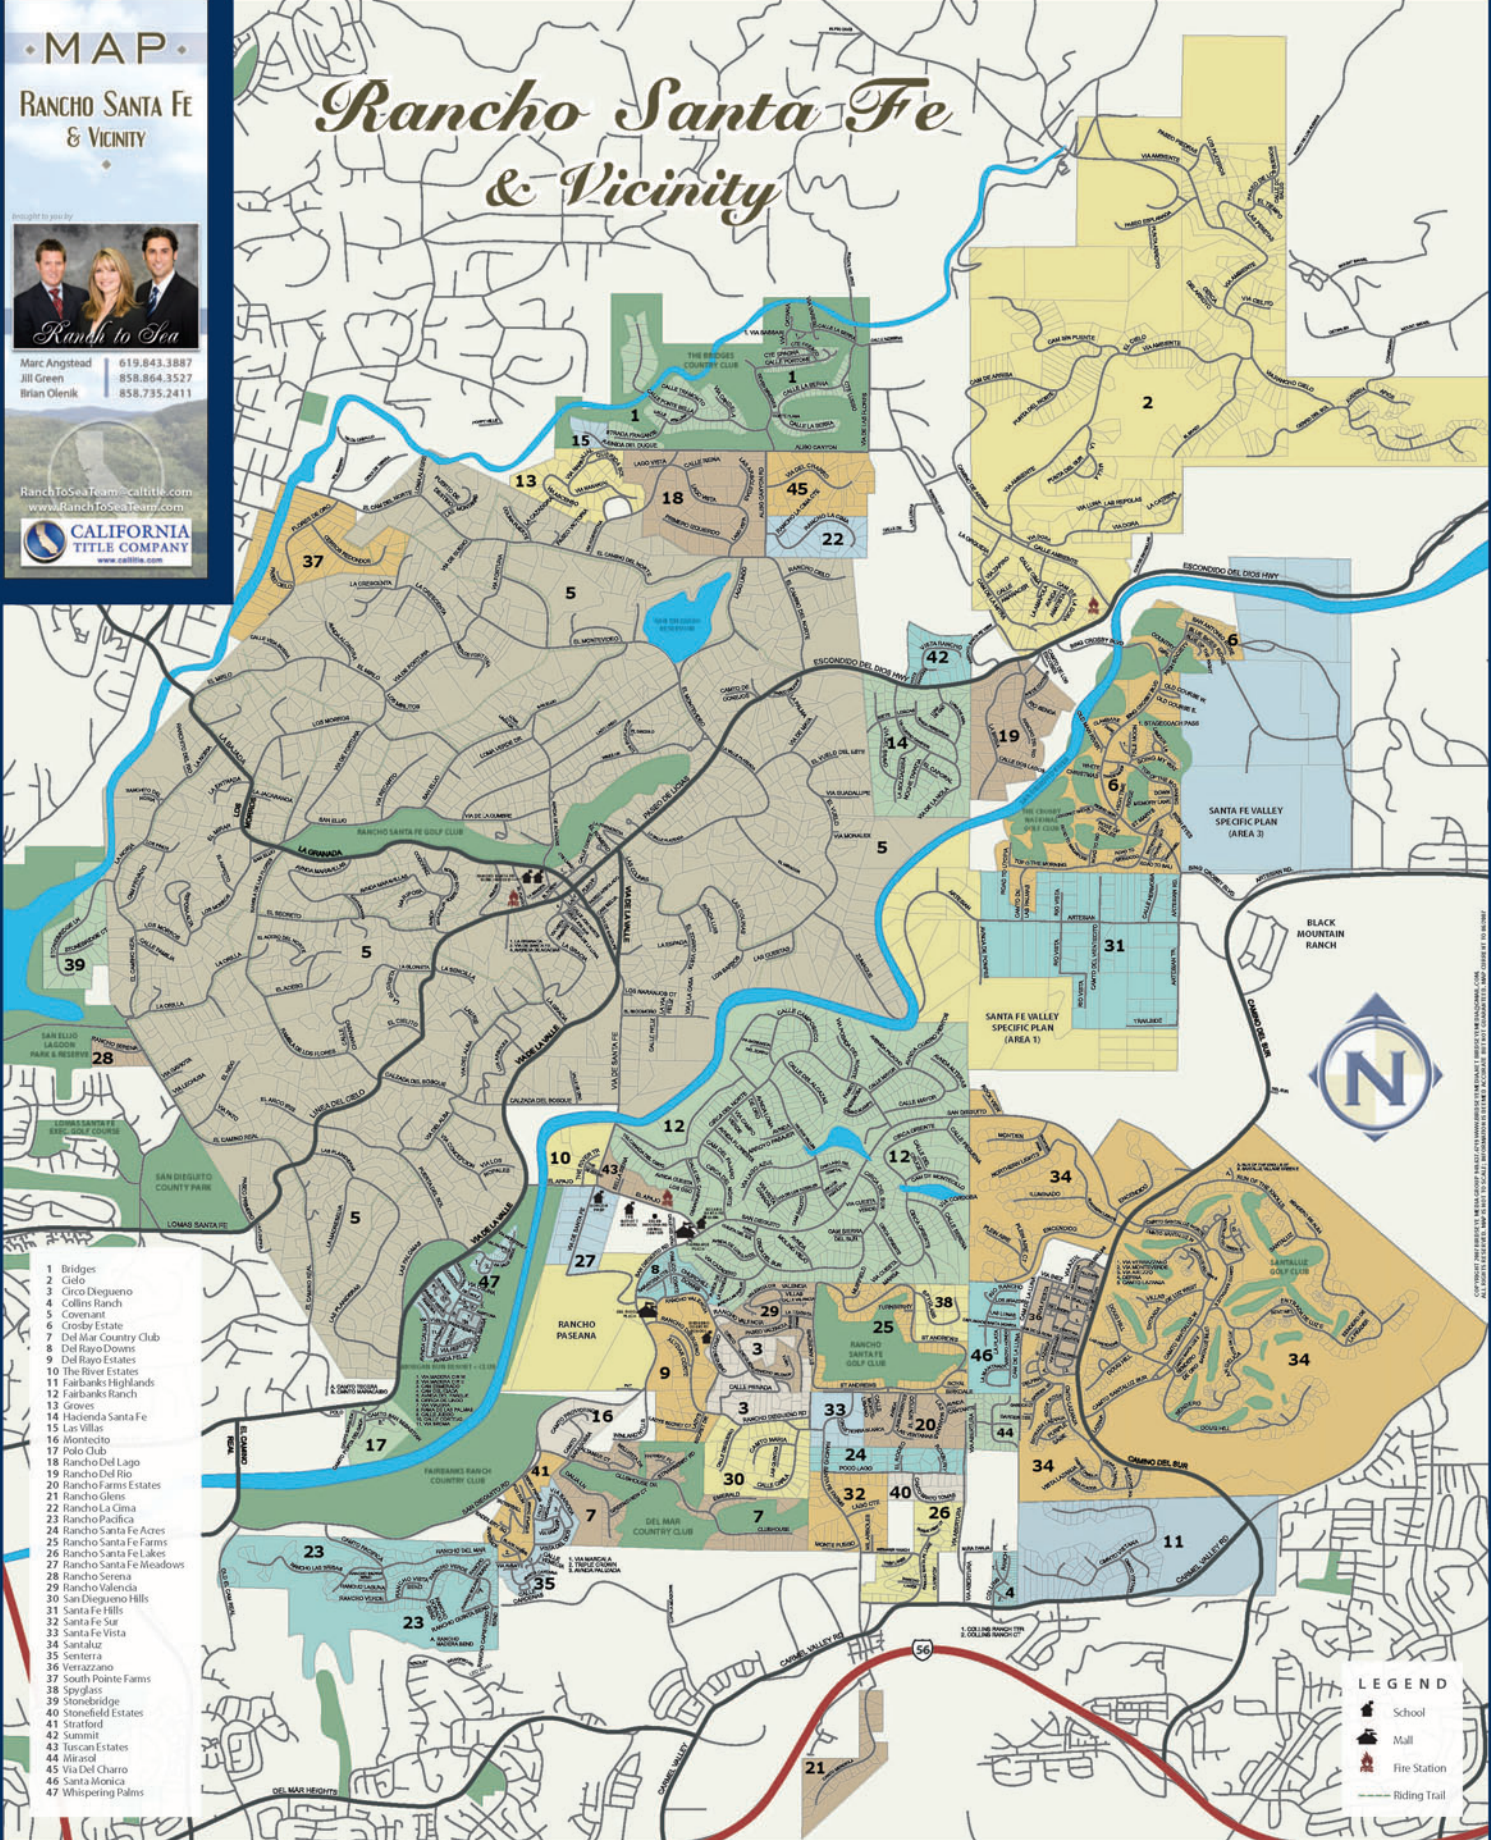

MAP

RANCHO SANTA FE & VICINITY

Brought to you by

Marc Angstadt 619.843.3887
Jill Green 958.864.3527
Brian Olenik 858.735.2411

RanchToSeaTeam@caltitle.com
www.RanchToSeaTeam.com

Rancho Santa Fe & Vicinity

1. **LEGEND**
2. School
   - Mall
   - Fire Station
   - Riding Trail